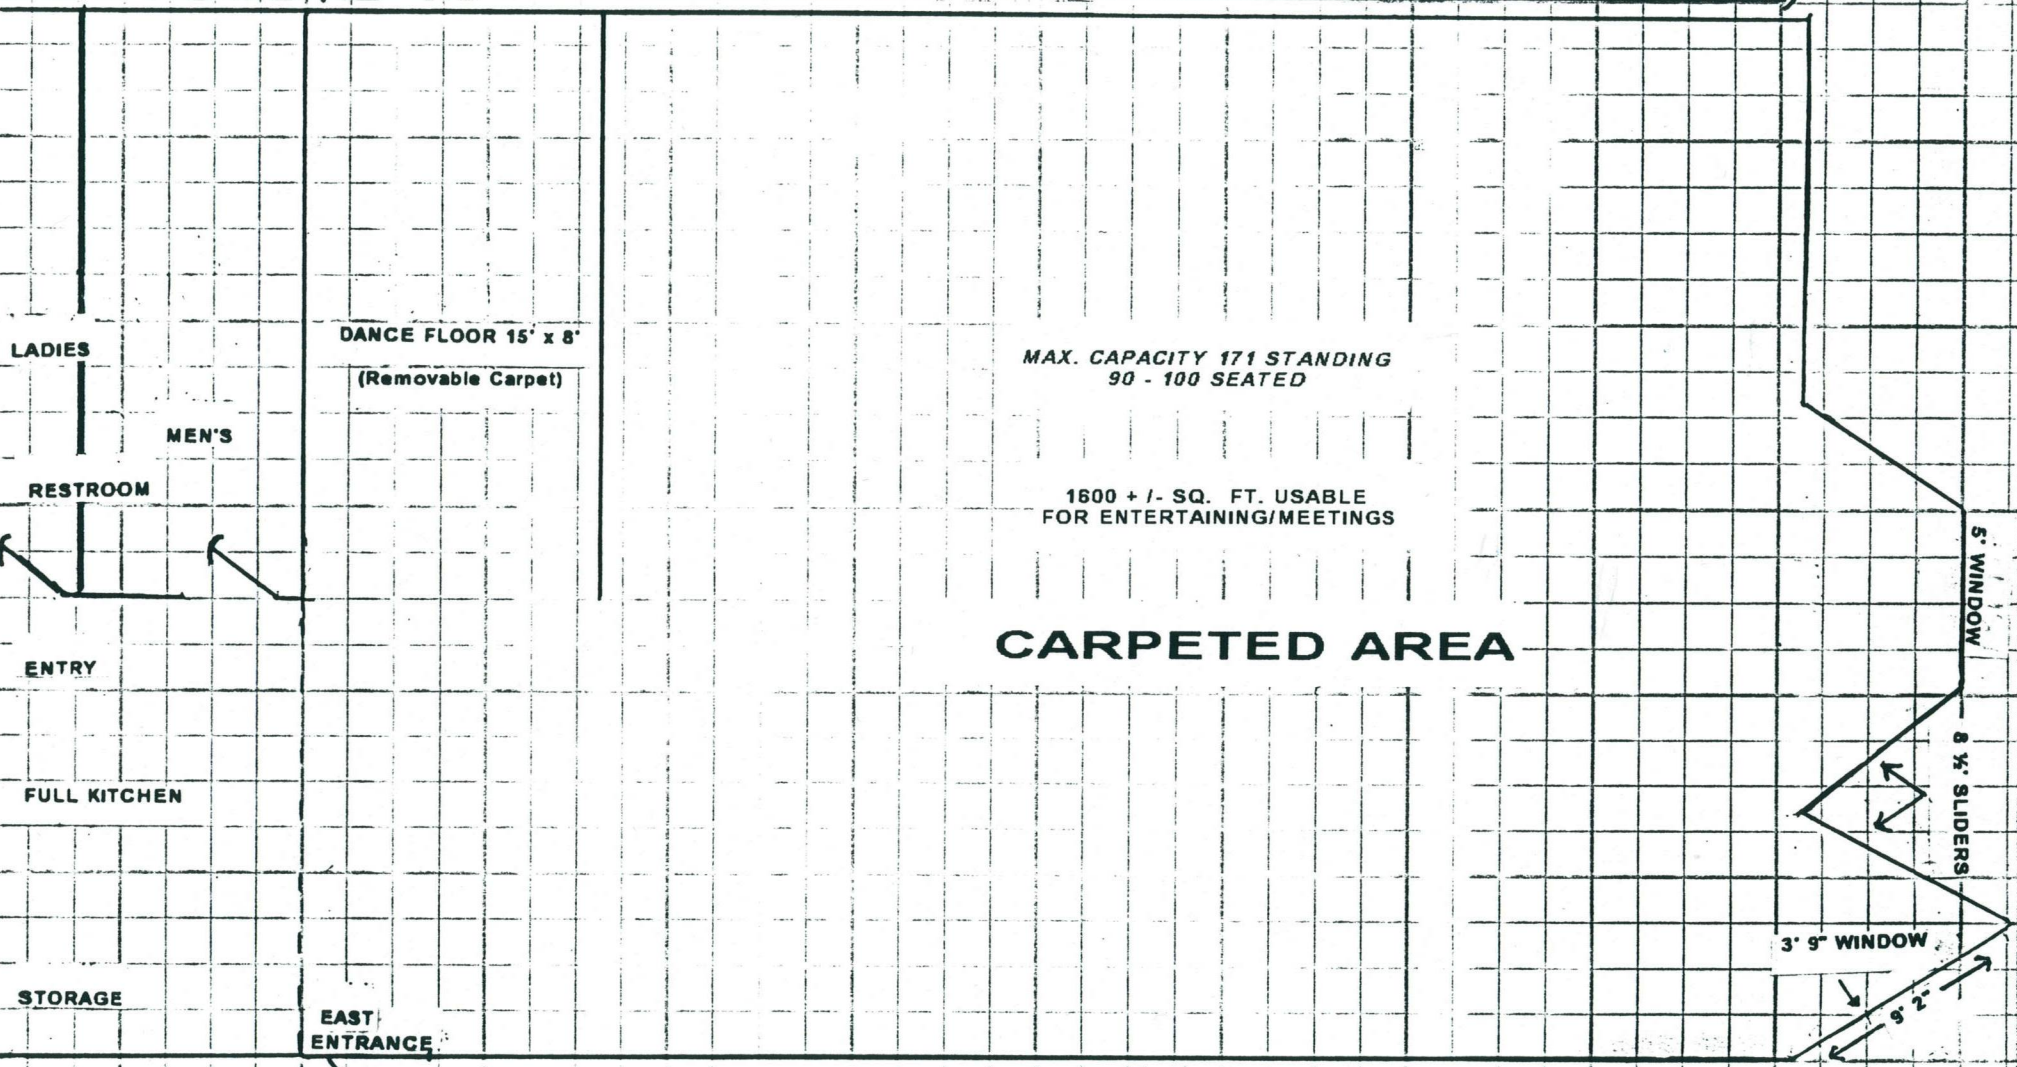

INDIAN RIVER SHORES COMMUNITY CENTER

40'10"

CARPETED AREA

APPROXIMATE LAYOUT

NOTE: USE A QUARTER FOR ESTIMATING SIZE OF 5' ROUND TABLE ON THIS LAYOUT (QTY. 6 ROUND, 7 OBLONG)