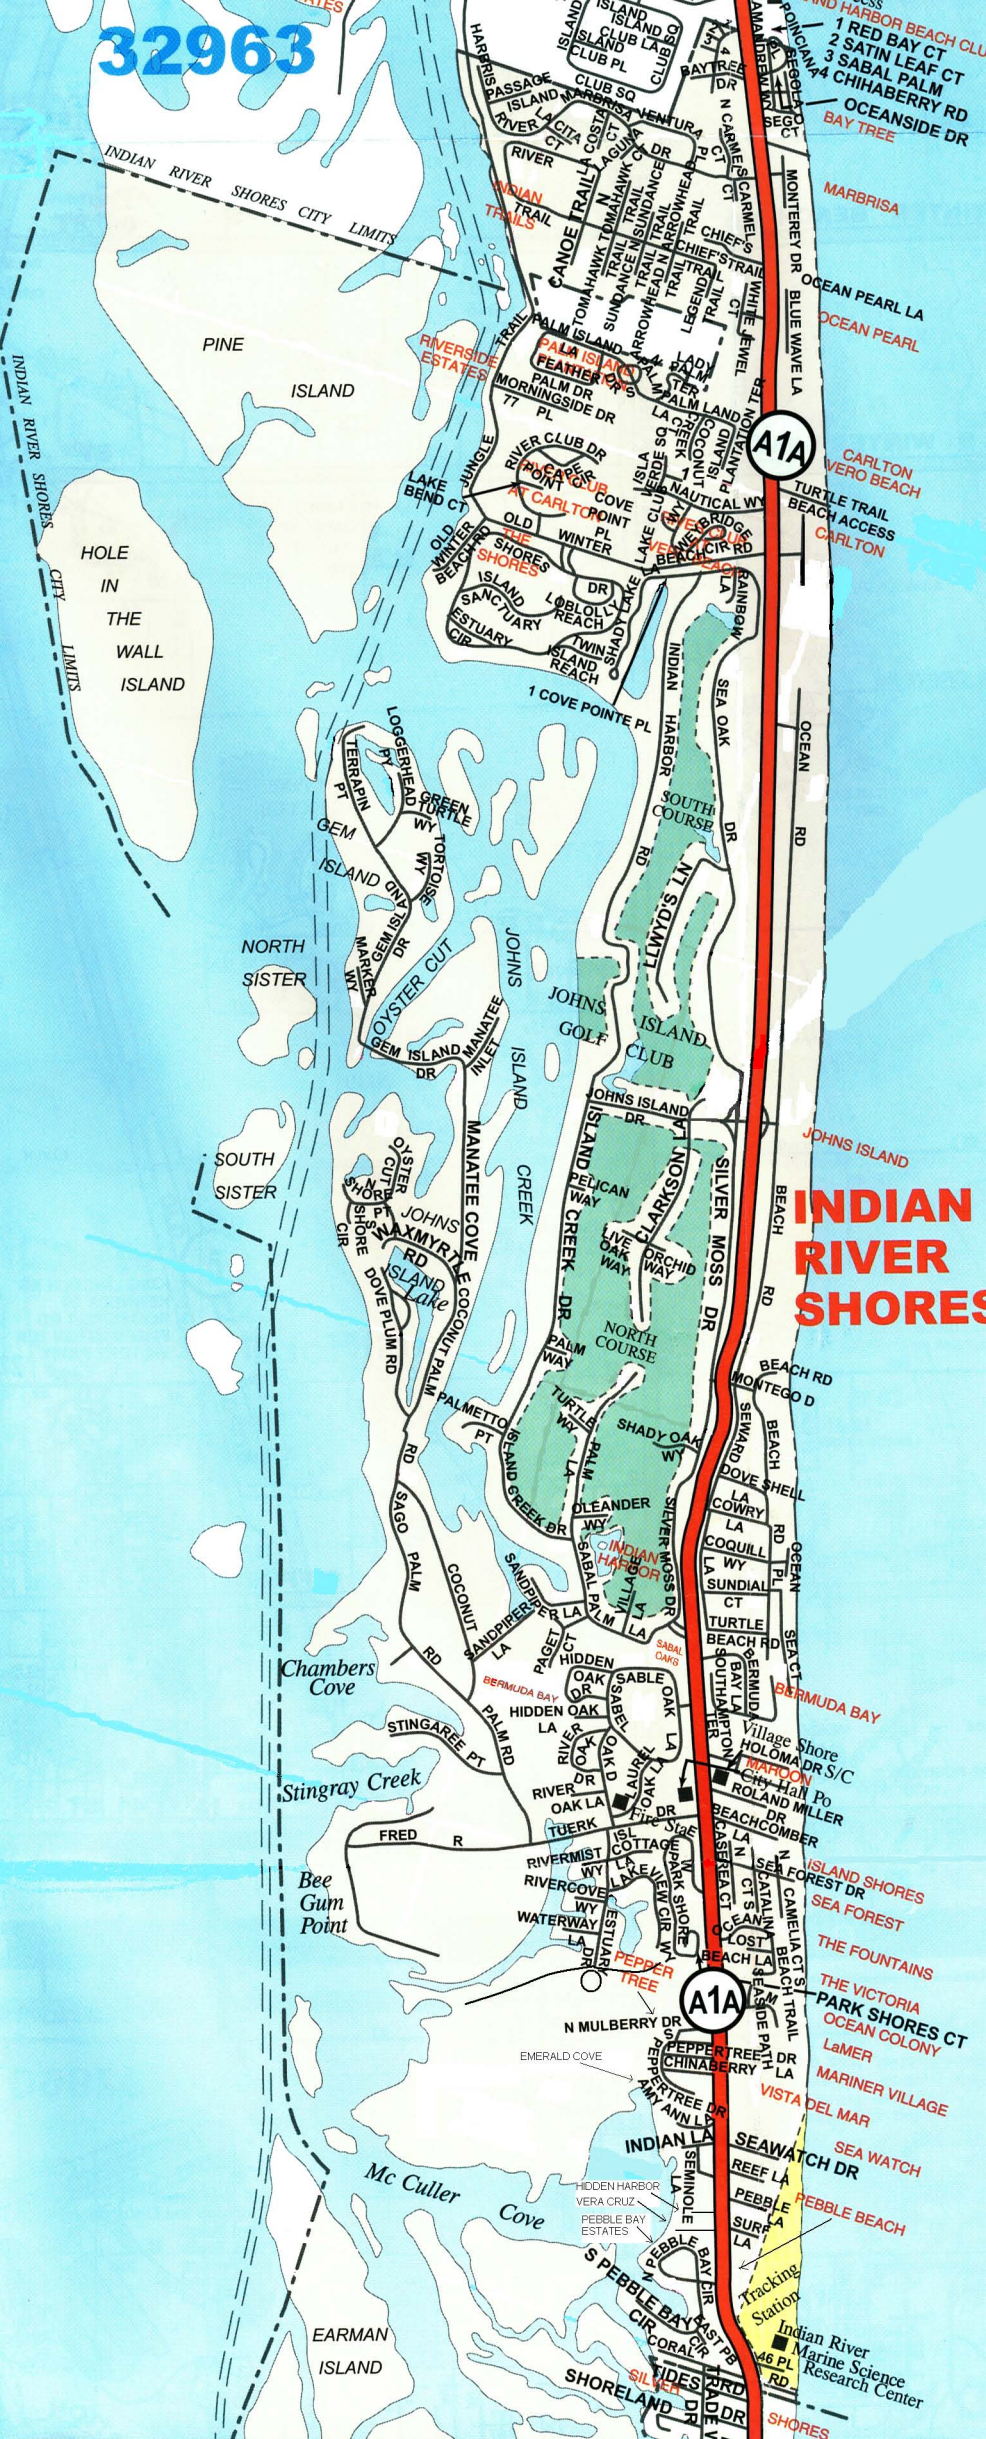

32963

INDIAN RIVER SHORES

A1A

A1A

- 1 RED BAY CT
- 2 SATIN LEAF CT
- 3 SABAL PALM
- 4 CHIHABERRY RD

- OCEANSIDE DR
- BAY TREE
- MARBRISA
- OCEAN PEARL LA
- OCEAN PEARL

- CARLTON VERO BEACH
- TURTLE TRAIL BEACH ACCESS
- CARLTON

INDIAN RIVER SHORES

- JOHNS ISLAND
- BEACH RD
- MONTEGO D
- SEWARD
- DOVE SHELL
- LA COWRY
- LA COQUILL
- LA WY SUNDIAL
- CT
- TURTLE BEACH RD
- GENUINE
- BERMUDA BAY

- INDIAN SHORES
- SEA FOREST
- THE FOUNTAINS
- THE VICTORIA PARK SHORES CT
- OCEAN COLONY
- LaMER
- MARINER VILLAGE
- VISTA DEL MAR

- SEA WATCH DR
- REEF LA
- PEBBLE SURF LA
- PEBBLE BEACH

- SHORELAND
- INDIAN RIVER Marine Science Research Center
- SHORES